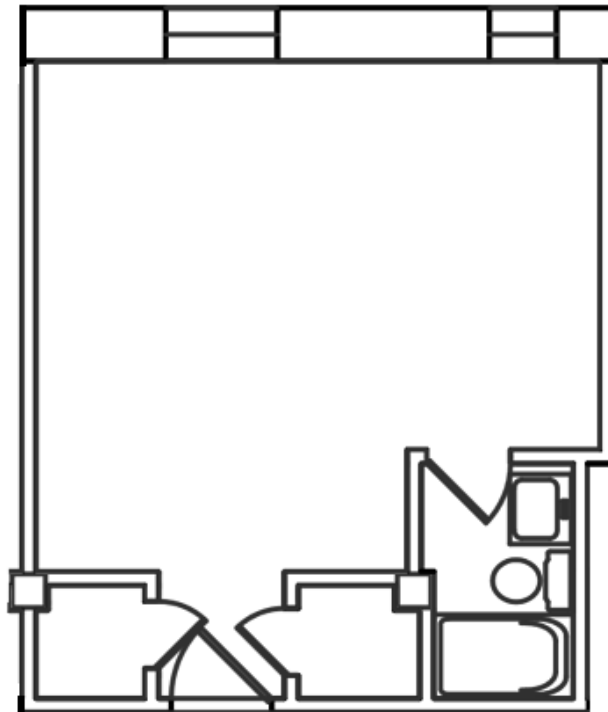

Sample Room Types

3-Person with Bath

Visit our website at:
<http://Housing.Colorado.edu>

Disclaimer: Please note that CU residence halls have unique floor plans and configurations. Room types provided in this document are samples which may vary and do not guarantee the actual room in any given building. This document is only provided to give students and their families an approximation of the room type and amenities in a given residence hall.